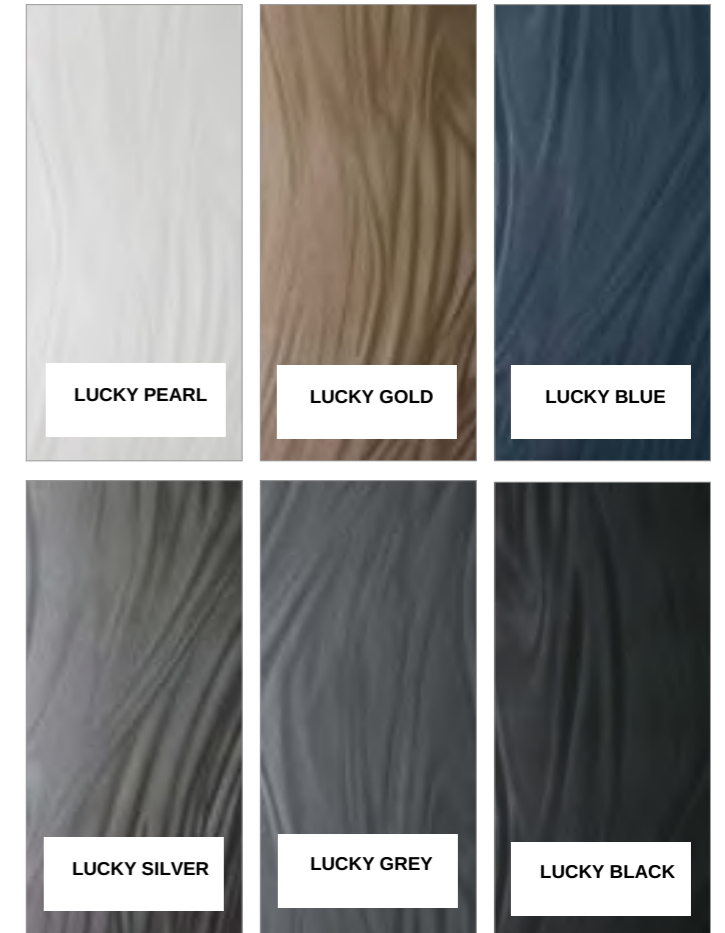

LUCKY
BY LPT

COLO RANGE

300x100 / 100x100

FINISHES / SUPERFICI   THICKNESS / SPESSORE
NATURALE   6 mm