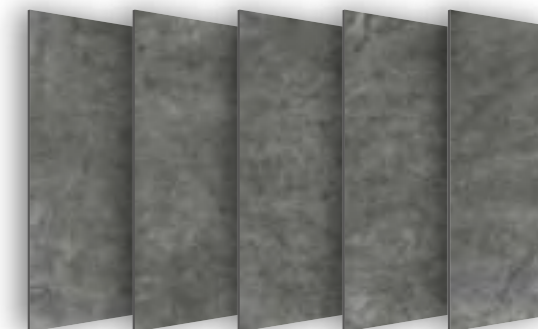

FORMATI SIZES / FORMATE / FORMATS	300x100 cm / 120"x40" 150x100 cm / 60"x40" 100x100 cm / 40"x40"

SPESORE THICKNESS / STÄRKE / ÉPAISSEUR	6mm

SUPERFICI FINISHES / OBERFLÄCHEN- AUSFÜHRUNG / SURFACES	STRUCTURED ST

SAFE SYSTEM (DIN 51130) CLASSIFICAZIONE RESISTENZA ALLO SCIVOLAMENTO / SLIP RESISTANCE CLASSIFICATION / KLASSIFIZIERUNG DER RUTSCHFESTIGKEIT / RÉSISTANCE AU GLISSEMENT	STRUCTURED R10 DIN 51097 A+B

**FACCE DISPONIBILI / AVAILABLE FACES /
VERFÜGBARE DESIGNS / FACES DISPONIBLES**